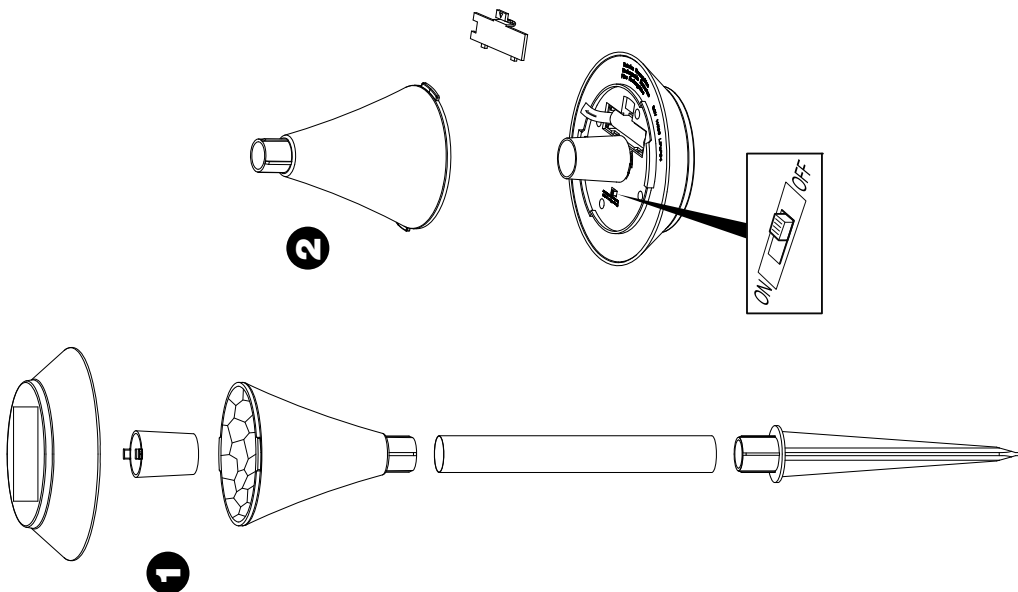

LUXFORM
LIGHTING

Volos

LUXFORM
GLOBAL BV

Luxform Global BV Transportstraat 1 8263 BW Kampen The Netherlands

P10

P11

C7

C1